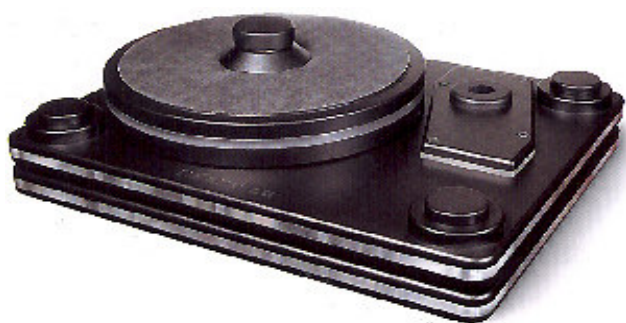

Best of 2002 Awards

Analog

Kuzma Stabi reference turntable

My search for a definitive analog front end and a personal reference is over. While the Kuzma is not the most expensive, exotic, or prestigious table out there, it is extremely well-built, reliable, and does exactly what a turntable should do. An extremely quiet bearing, coupled with an excellent drive system, and effective suspension and isolation give the Kuzma a real-world edge over other turntables I have lived with. The record clamp may not appear as sophisticated as a vacuum hold-down system, but it works well enough to satisfy my requirements. The upgraded pivot system of the Graham Model 2.2 gives better bass precision versus the Model 2.0 and nudges the spatial and detail resolution capabilities of this design to its full potential.